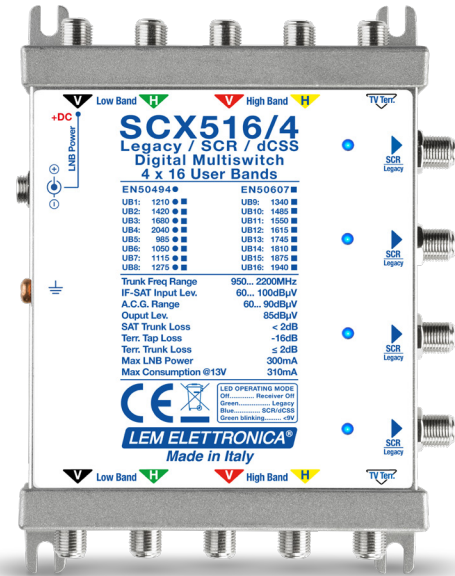

SCX516 SERIES

dCSS Technology Multiswitch

COMPLIES WITH SKY UK / EN 50607 / EN 50494

- ▶ Available with 2 / 4 / 6 / 8 Taps
- ▶ SCR -dCSS / Legacy Automatic selection
- ▶ One single cable for up to 16 SCR UB's
- ▶ IF-SAT with Automatic Control Gain.
- ▶ Diagnostic/Status Led
- ▶ Low Loss Terrestrial passive Lte ready

Ready for UHDTV

		SCX516/2	SCX516/4	SCX516/6	SCX516/8
TYPE		CASCADABLE	CASCADABLE	CASCADABLE	CASCADABLE
TRUNK LINE FREQUENCY RANGE	MHz		950... 2200		
TAP OUTPUT FREQUENCY RANGE	MHz		950... 2150		
TV TERR. FREQUENCY RANGE	MHz		5... 790		
No INPUTS / OUTPUTS			5 / 5		
No SCR/dCSS USER BAND x TAP			16		
USER BAND FREQ. PLANS		Sky Uk / Sky Italia / Sky Deutschland or Multichoice S.A.			
No TAP's		2	4	6	8
SATELLITE INPUT LEVEL	dBµV		60... 100		
A.C.G. RANGE	dBµV		60... 90		
SCR/dCSS OUTPUT LEVEL	dBµV		85		
LEGACY OPUTPUT LEVEL	dBµV		76 (Typical)		
THROUGH LOSS SATELLITE TRUNK LINE	dB	≤ 1	≤ 2	≤ 3	≤ 4
THROUGH LOSS TV TERR. TRUNK LINE	dB	≤ 1	≤ 2	≤ 3	≤ 4
TAP LOSS TV TERR.	dB	15	16	18	20
RETURN CHANNEL TAP LOSS (5... 65 MHz)	dB	15	16	18	20
SEPARATION IF-SAT / TV TERR.	dB		≥ 50		
SUPPORTED STANDARDS	MHz	SKY UK - EN50494 - EN50607 DiSEqC 1.0 / 2.0 Univ. LNB Voltage & Tone			
SCR/DCSS BANDWIDTH	MHz		46		
CROSS-POL. ISOLATION	dB		> 30	> 30	> 30
INPUTS - OUTPUTS ISOLATION	dB		> 30	> 30	> 30
PHASE NOISE	dBc/Hz		-90 @ DELTA F=1KHz		
RETURN LOSS	dB			> 12	
MAX. CURRENT DRAIN @ 13V 16 SLOTS	mA			310	
MAX. LNB CURRENT	mA			500	
DIMENSIONS	mm	104x118x38	163x118x38	223x118x38	281x118x38