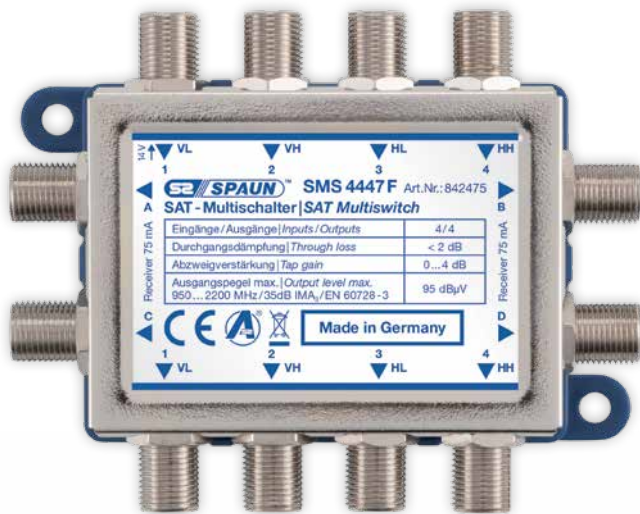

## Mini Class

### Cascadable Multiswitch / stand - alone Multiswitch 4 in 4, 8

SAT IF

#### SAT IF:

- Cascadable multiswitch.
- Also useable as receiver powered stand - alone device.
- For Quattro LNB only.

#### Miscellaneous:

- Wall mounting adapter included.
- Useable without mains power.

Model Art. No.	SMS 4447 F 842475	SMS 4487 F 842476
EAN	4040326424759	4040326424766
Inputs/outputs	4/4	4/8
Subscriber outputs	4	8
Through loss	<2 dB	<3 dB
Tap gain	0...4 dB	-1...4 dB
Output level max. 950...2200 MHz 35 dB IMA <sub>v</sub> / EN 60728-3	95 dB $\mu$ V	
Switching isolation	typ. 26 dB	
Isolation trunk/trunk receiver/receiver	typ. 35 dB typ. 26 dB	
Current from receiver max.	75 mA	
Ambient temperature	-20...+50 °C	
Dimensions (mm)	90 x 71 x 27	90 x 113 x 27