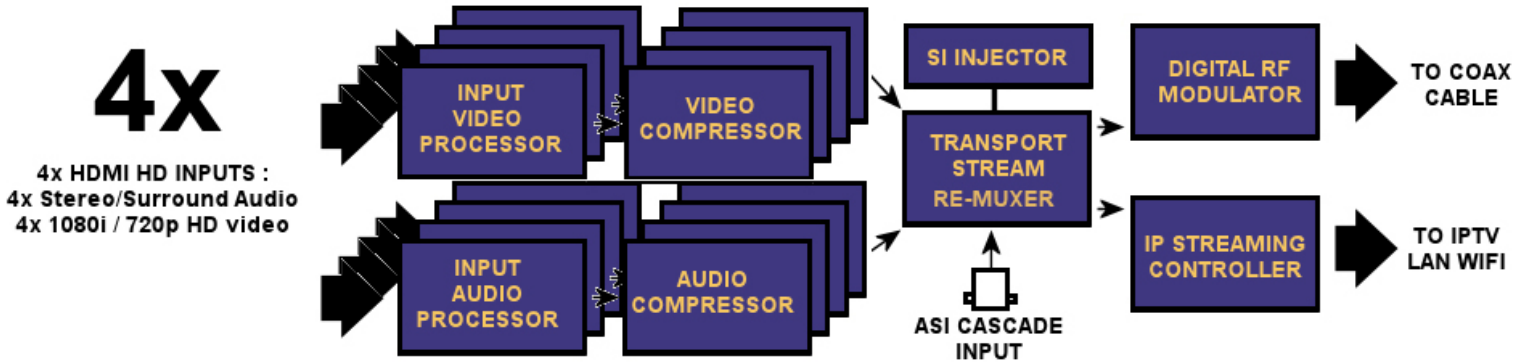

BLOCK DIAGRAM

Save on Cables & Adapters

VeCOAX-T4 does not need any additional set top box, nor adapters, extra cables and power supplies on each TV in every room, since it distributes your Full HD Video via the common antenna cable.

You'll be able to switch between your new HD channels and any other standard received channel just using the original TV remote control. Each room – just the TV – Clean, Easy, HD.

Home Entertainment

VeCOAX-T4 is the perfect HD Multi-Video distribution solution for any Home Entertainment system, connecting any Home-Video Master system to all the other TVs in each room without the need to duplicate the AV equipment. The IR option allows infrared remote control feedback from any room to the master AV system via the same Coax Cable.

Hotel TV

VeCOAX-T4 is the ideal choice to create unlimited HDTV channels in any Hotel and distribute to common TVs in every room via the Coax Cable. Digital Signage, Info Channels, Meeting channels, and any other video taken from any HD / SD Video source.

Sport Bars & Casinos

VeCOAX-T4 is the perfect solution for quality distribution to HDTV screens in Sport Bars, Restaurants, Casinos

And any other..

Campus, Schools, Hospitals, Cruise Liners, Boats, Stages, Airports, Metro, Corporates, and yours..

Benefits

- ✓ Save on new Cables & Distribution costs since it runs on the existing antenna coax cable
- ✓ Save on adapters on each TV since it does not need anything but the TV.
- ✓ Add as Many TVs you need by just connecting it to the antenna coax cable.
- ✓ FOUR HDMI inputs for the best Picture Quality and Lowest Cost Per Channel
- ✓ ASI input to feed programs from other ASI sources to the same DVBT RF out and IP streaming out
- ✓ Use more units to inject multiple HD Video to the coax cable, also from different rooms/injection points
- ✓ Use the original TV remote control – no need for any additional remote control